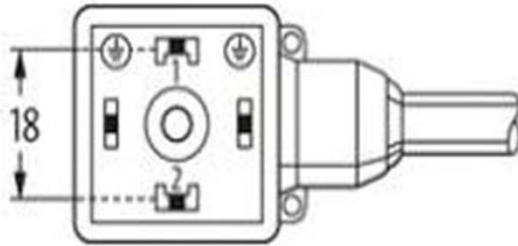

FORM A 18MM-M12 ERKEK SOKET PVC BASKILI VALF KABLOLARI

	Ø	Liste Fiyatı		
		LEDSİZ N	LEDLİ L	LED+D LD
PESFAØM12PVC-C030	Form A M12 ERKEK PVC 30cm	$9,70	$11,50	$13,40
PESFAØM12PVC-C060	Form A M12 ERKEK PVC 60cm	$10,30	$12,10	$13,90
PESFAØM12PVC-C100	Form A M12 ERKEK PVC 1 metre	$10,80	$12,60	$14,40
PESFAØM12PVC-C200	Form A M12 ERKEK PVC 2 metre	$11,70	$13,50	$15,30
PESFAØM12PVC-C300	Form A M12 ERKEK PVC 3 metre	$12,60	$14,40	$16,20
PESFAØM12PVC-C500	Form A M12 ERKEK PVC 5 metre	$14,40	$16,20	$18,00

FORM A 18MM-M12 ERKEK SOKET PUR BASKILI VALF KABLOLARI

	Ø	Liste Fiyatı		
		LEDSİZ	LEDLİ	LED+D
PESFAØM12PUR-C030	Form A M12 ERKEK PUR 30cm	$10,70	$12,50	$14,30
PESFAØM12PUR-C060	Form A M12 ERKEK PUR 60cm	$11,20	$13,00	$14,80
PESFAØM12PUR-C100	Form A M12 ERKEK PUR 1 metre	$11,70	$13,50	$15,30
PESFAØM12PUR-C200	Form A M12 ERKEK PUR 2 metre	$13,50	$15,30	$17,10
PESFAØM12PUR-C300	Form A M12 ERKEK PUR 3 metre	$15,30	$17,10	$18,90
PESFAØM12PUR-C500	Form A M12 ERKEK PUR 5 metre	$18,90	$20,70	$22,50

DİŞİ

ERKEK