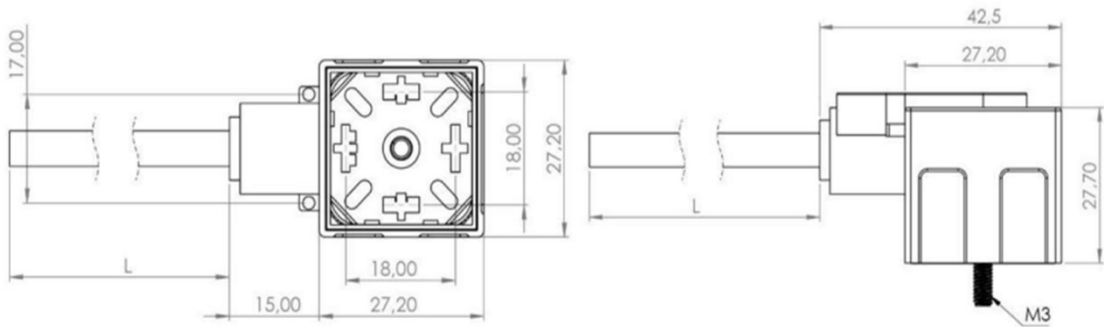

FORM A 18MM PVC ÇİFTLİ VALF KABLOLARI

		Liste Fiyatı		
		LEDSİZ N	LEDLİ L	LED+D LD
PESDFA---PVC-C100	Form A PVC 1 metre	$15,81	$17,67	$19,53
PESDFA---PVC-C200	Form A PVC 2 metre	$16,74	$18,60	$20,46
PESDFA---PVC-C300	Form A PVC 3 metre	$17,67	$19,53	$21,39
PESDFA---PVC-C500	Form A PVC 5 metre	$19,53	$21,39	$23,25
PESDFA---PVC-C1000	Form A PVC 10 metre	$24,18	$26,04	$27,90
PESDFA---PVC-C1500	Form A PVC 15 metre	$28,83	$30,69	$32,55
PESDFA---PVC-C2000	Form A PVC 20 metre	$33,48	$35,34	$37,20
PESDFA---PVC-C3000	Form A PVC 30 metre	$42,40	$43,20	$46,10

FORM A 18MM PUR ÇİFTLİ VALF KABLOLARI

		Liste Fiyatı		
		LEDSİZ	LEDLİ	LED+D
PESFA---PUR-C100	Form A PUR 1 metre	$16,74	$18,60	$20,46
PESFA---PUR-C200	Form A PUR 2 metre	$18,60	$20,46	$22,32
PESFA---PUR-C300	Form A PUR 3 metre	$20,46	$22,32	$24,18
PESFA---PUR-C500	Form A PUR 5 metre	$24,18	$26,04	$27,90
PESFA---PUR-C1000	Form A PUR 10 metre	$33,48	$35,34	$37,20
PESFA---PUR-C1500	Form A PUR 15 metre	$42,78	$44,64	$46,50
PESFA---PUR-C2000	Form A PUR 20 metre	$52,08	$53,94	$55,80
PESFA---PUR-C3000	Form A PUR 30 metre	$71,40	$73,20	$76,60